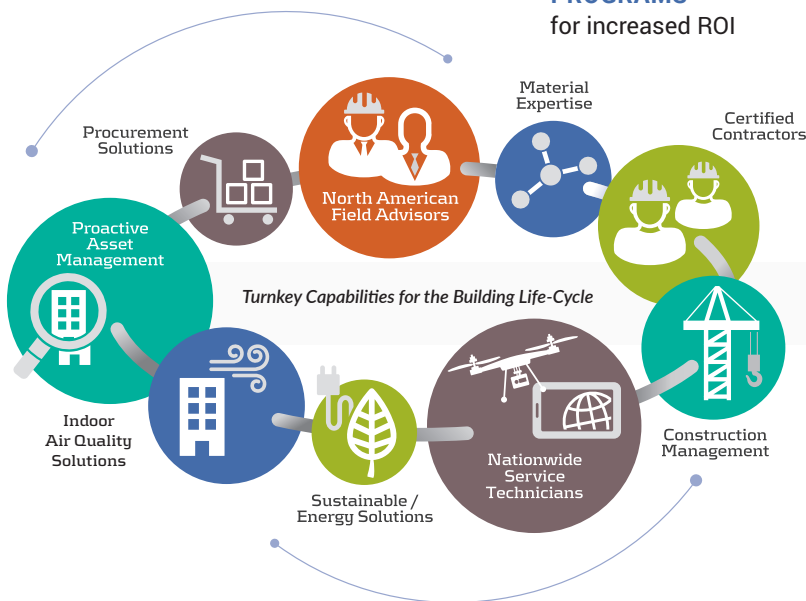

# Roofing and Building Envelope Products and Services

**Weatherproofing Technologies, Inc. (WTI)** offers turnkey roof maintenance, roof repair, roof management and general contracting services for the entire building envelope. WTI is the affiliated construction services company of industry leader Tremco Roofing and Building Maintenance, a manufacturer of roofing materials since 1928.

WTI and Tremco Roofing are part of Tremco Construction Products Group, the industry's only provider of comprehensive systems and services for all six sides of the building enclosure. This collective expertise means you benefit from the breadth and depth of building envelope solutions for every environment, and the technical know-how to solve your most challenging building envelope issues.

- ✓ **COMPREHENSIVE ROOFING AND BUILDING ENVELOPE SERVICES:** restoration, repair, maintenance, roof and component replacement
- ✓ **AIR LEAKAGE ASSESSMENTS** to improve comfort and save energy
- ✓ **ROOF MANAGEMENT PROGRAMS** for increased ROI
- ✓ **NATIONAL COOPERATIVE CONTRACTOR NETWORK** to compliantly procure solutions through a network of highly qualified, local, best-in-class pre-qualified contractors
- ✓ **ADVANCED DIAGNOSTICS** for early intervention before small problems escalate
- ✓ **ENVIRONMENTAL AND HVAC TESTING** to improve indoor air quality