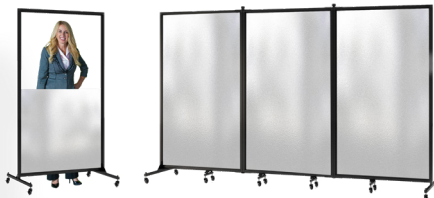

PLEXIGLASS/FROSTED DIVIDERS

1Height | 4 Lengths | Clear Acrylic

LENGTH	HEIGHT 6'2"		
	Clear	Bottom 1/2 Frosted	Frosted
3'-4" (1 panel divider)	*CRD1 $650.00 55 lbs.	*CRDFH1 $675.00 55 lbs.	*CRDFF1 $700.00 55 lbs.
10'-0" (3 panel divider)	CRD3 $1,787.00 120 lbs.	CRDFH3 $1,862.00 120 lbs.	CRDFF3 $1,937.00 120 lbs.
16'-8" (5 panel divider)	CRD5 $2,135.00 185 lbs.	CRDFH5 $2,260.00 185 lbs.	CRDFF5 $2,385.00 185 lbs.
23'-4" (7 panel divider)	CRD7 $2,916.00 250 lbs.	CRDFH7 $3,091.00 250 lbs.	CRDFF7 $3,266.00 250 lbs.

*Minor Assembly Required