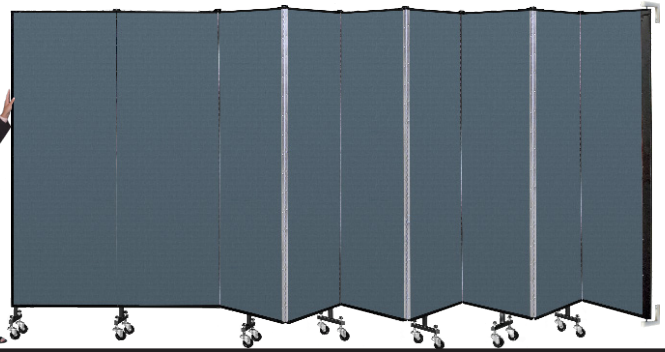

WALLmount

6 Heights | 6 Lengths | 38 Colors

DIVIDERS

Shaded Boxes Indicate Dividers With One Required 29-1/4" End Frame

DESIGNER FABRIC	LENGTH	HEIGHT					
		4'-0"	5'-0"	6'-0"	6'-8"	7'-4"	8'-0"
DB-LAKE DM-ROSE DO-WALNUT DX-CHARCOAL BLACK DS-PRIMARY BLUE DR-PRIMARY RED DA-APPLE GREEN DJ-ORANGE DD-DARK BROWN	5'-6" (3 panel divider)	WM(L/R)403 $459.00 41 lbs.	WM(L/R)503 $526.00 50 lbs.	WM(L/R)603 $619.00 54 lbs.	WM(L/R)683 $714.00 65 lbs.	WM(L/R)743 $833.00 71 lbs.	WM(L/R)803 $1,116.00 99 lbs.
DG-STONE DN-MALLARD DW-DESERT DT-WHITE DY-PRIMARY YELLOW DV-NAVY DP-PURPLE DE-AUBURN	9'-2" (5 panel divider)	WM(L/R)405 $674.00 55 lbs.	WM(L/R)505 $768.00 67 lbs.	WM(L/R)605 $861.00 74 lbs.	WM(L/R)685 $982.00 86 lbs.	WM(L/R)745 $1,116.00 93 lbs.	WM(L/R)805 $1,397.00 122 lbs.
EXCEL FABRIC	12'-10" (7 panel divider)	WM(L/R)407 $889.00 69 lbs.	WM(L/R)507 $994.00 84 lbs.	WM(L/R)607 $1,116.00 94 lbs.	WM(L/R)687 $1,236.00 107 lbs.	WM(L/R)747 $1,384.00 135 lbs.	WM(L/R)807 $1,694.00 145 lbs.
	16'-6" (9 panel divider)	WM(L/R)409 $1,116.00 83 lbs.	WM(L/R)509 $1,221.00 101 lbs.	WM(L/R)609 $1,358.00 114 lbs.	WM(L/R)689 $1,651.00 148 lbs.	WM(L/R)749 $1,814.00 157 lbs.	WM(L/R)809 $1,986.00 168 lbs.
	20'-2" (11 panel divider)	WM(L/R)4011 $1,478.00 97 lbs.	WM(L/R)5011 $1,598.00 118 lbs.	WM(L/R)6011 $1,747.00 154 lbs.	WM(L/R)6811 $1,907.00 169 lbs.	WM(L/R)7411 $2,081.00 179 lbs.	WM(L/R)8011 $2,268.00 191 lbs.
	23'-10" (13 panel divider)	WM(L/R)4013 $1,694.00 111 lbs.	WM(L/R)5013 $1,840.00 135 lbs.	WM(L/R)6013 $2,001.00 174 lbs.	WM(L/R)6813 $2,174.00 190 lbs.	WM(L/R)7413 $2,363.00 201 lbs.	WM(L/R)8013 $2,562.00 214 lbs.

*NOTE: HAND-(R) Right or (L) Left -Indicates to which side of the mounting point the divider panels stack when folded against the wall for storage. For example, ordering code WM(R)609-DG indicates a WALLmount Divider-Right Hand, 6'-0" High, 9 Panels In Length (16'-6"), Stone Fabric.

Shaded Boxes Indicate Dividers With One Required 29-1/4" End Frame