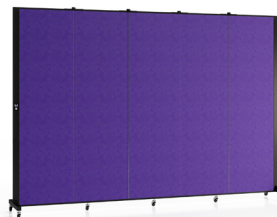

LIGHT DUTY DIVIDERS

Minor Assembly Required

LENGTH	HEIGHT
	6'-5"
5'-9" (3 panel divider)	BFSL683 $574.00 60 lbs.
9'-5" (5 panel divider)	BFSL685 $759.00 75 lbs.
Optional Position Controllers Recommended	
3 Panel	$20.00
5 Panel	$40.00