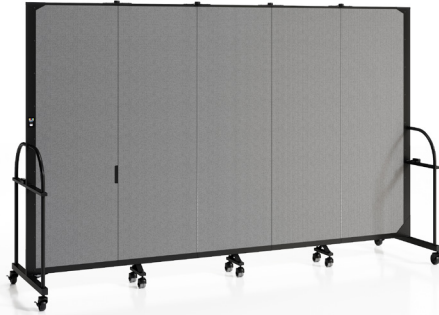

PLEXIGLASS/FROSTED DIVIDERS

1Height | 4 Lengths | Clear Acrylic

LENGTH	HEIGHT 6'2"		
	Clear	Bottom 1/2 Frosted	Frosted
3'-4" (1 panel divider)	*CRD1 \$650.00 55 lbs.	*CRDFH1 \$675.00 55 lbs.	*CRDFF1 \$700.00 55 lbs.
10'-0" (3 panel divider)	CRD3 \$1,787.00 120 lbs.	CRDFH3 \$1,862.00 120 lbs.	CRDFF3 \$1,937.00 120 lbs.
16'-8" (5 panel divider)	CRD5 \$2,135.00 185 lbs.	CRDFH5 \$2,260.00 185 lbs.	CRDFF5 \$2,385.00 185 lbs.
23'-4" (7 panel divider)	CRD7 \$2,916.00 250 lbs.	CRDFH7 \$3,091.00 250 lbs.	CRDFF7 \$3,266.00 250 lbs.

*Minor Assembly Required

WHITEBOARD DIVIDERS

1Height | 2 Lengths | White

LENGTH	HEIGHT
	6'-2"
3'-4" (1 panel divider)	*CRDW1 \$728.00 55 lbs.
10'-0" (3 panel divider)	CRDW3 \$2,002.00 120 lbs.

*Minor Assembly Required

HEAVY DUTY DIVIDERS

2 Heights | 6 Lengths | 38 Colors

Built tougher with heavy duty parts and superb engineering to function in rougher environments!

LENGTH	HEIGHT	
	6'-0"	7'-4"
5'-9" (3 panel divider)	HFSL603 \$1,191.00 105 lbs.	HFSL743 \$1,397.00 122 lbs.
9'-5" (5 panel divider)	HFSL605 \$1,534.00 125 lbs.	HFSL745 \$1,810.00 144 lbs.
13'-1" (7 panel divider)	HFSL607 \$1,881.00 145 lbs.	HFSL747 \$2,211.00 166 lbs.
16'-9" (9 panel divider)	HFSL609 \$2,226.00 165 lbs.	HFSL749 \$2,598.00 188 lbs.
20'-5" (11 panel divider)	HFSL6011 \$2,531.00 185 lbs.	HFSL7411 \$2,973.00 210 lbs.
24'-1" (13 panel divider)	HFSL6013 \$2,873.00 205 lbs.	HFSL7413 \$3,386.00 232 lbs.