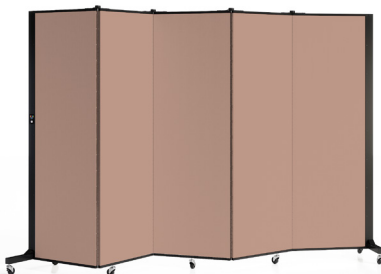

HEALTHFLEX

LENGTH	HEIGHT
	5'-9"
5'-9" (3 panel divider)	HKDL603 $494.00 45 lbs.
9'-5" (5 panel divider)	HKDL605 $693.00 55 lbs.

Minor Assembly Required