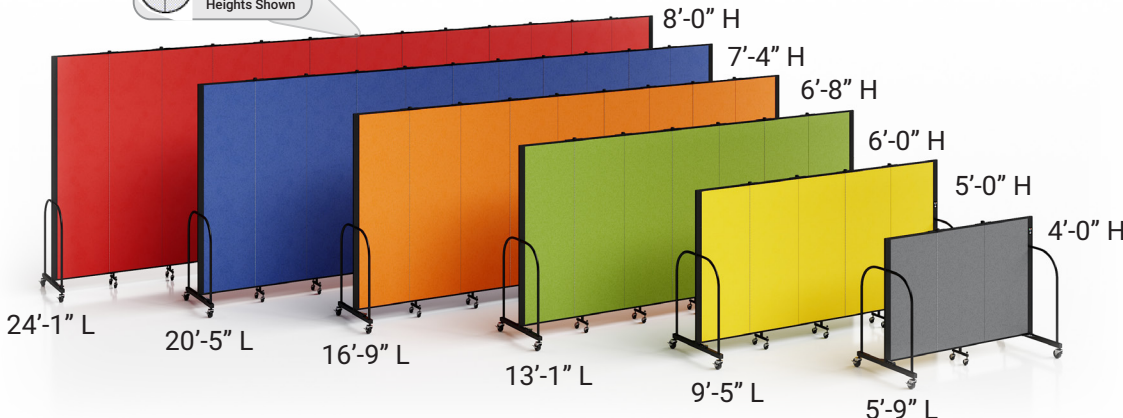

Note: Dividers can be connected to create any desired length by using the Multi-Unit Connector option.