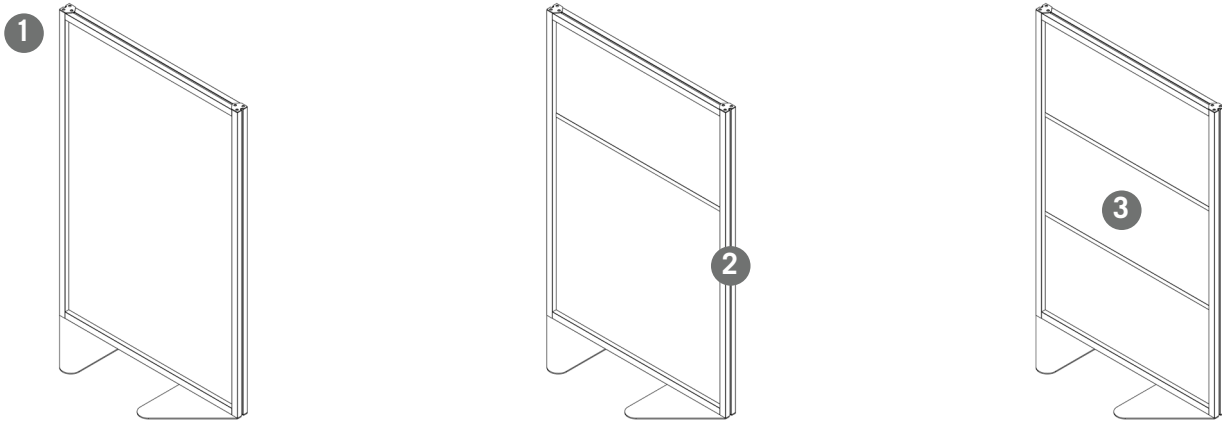

Floor Partition

HOW TO BUILD

1 OVERALL SIZE & PANEL CONFIGURATION

ONE PANEL

54"H x 36"W
54"H x 48"W
72"H x 36"W
72"H x 48"W

TWO PANEL

54" H x 36" W
54" H x 48" W
54" H x 60" W
54" H x 72" W
72" H x 36" W
72" H x 48" W
72" H x 60" W
72" H x 72" W

THREE PANEL

54" H x 36" W
54" H x 48" W
54" H x 60" W
54" H x 72" W
72" H x 36" W
72" H x 48" W
72" H x 60" W
72" H x 72" W

2 FRAME COLOR

S Satin Aluminum
W Glossy White
B Matte Black

3 INFILL OPTIONS (Ordered Separately)

M1 Magnetic Porcelain Whiteboard
C Clear Thermoplastic
F Frosted Thermoplastic
KNA Natural Cork
HPL_ High Pressure Laminate (Specify Color*)
AB_ PET Acoustic (Specify Color*)
TF_ Fabric (Specify Color*)
V_ Vinyl (Specify Color*)
CGW Custom Graphic Magnetic Whiteboard*

*Reference the Price Guide below for full list of specified colors.