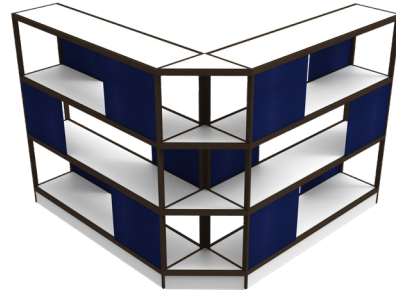

CTRLSHLF__90
90° Shelf Connectors for 50”H and 72”H Units
(pictured connecting 2 - 72”H x 72”W Units, CTRLSHLFUWHT90 with optional PET panels)

SELECT OPTIONS:

1 Choose Your Connectors

Item No.	Description	# of Connectors	List Price
CTRLSHLF50__45	45 Degree Connector For 50”H Control Unit	3	$2,500
CTRLSHLF50__90	90 Degree Connector For 50”H Control Unit	3	$2,500
CTRLSHLF72__45	45 Degree Connector For 72”H Control Unit	4	$3,200
CTRLSHLF72__90	90 Degree Connector For 72”H Control Unit	4	$3,200

2 Choose Your Frame Stain

ID	Color
U	Urban Walnut
M	Modern Cherry
J	Java
N	Natural

3 Choose Your Shelf Laminate

ID	Color
WHT	White
GRY	Gray
BLK	Black