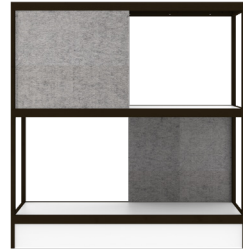

CONTROL OPTIONAL ACOUSTIC PANELS

Adding acoustic panels to Control Shelving Units can mitigate noise, create privacy, and add to the aesthetic of the space. Choose from all the same color, or mix and match colors to create a unique look.

CTRLPNLAB_-2
Acoustic Panel 2 Pack
(pictured on 50"H x 48"W Unit with Silver acoustic panels, CTRLPNLABSIL-2)