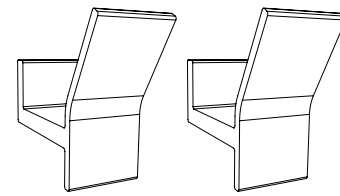

PLT-HOOK

Our aluminum, extruded cantilever hook will allow users to hang coats, hats, umbrellas, or other personal items to help keep your environment clutter-free.

*Includes 2 Accessory Hooks that can hold 25 lbs. each