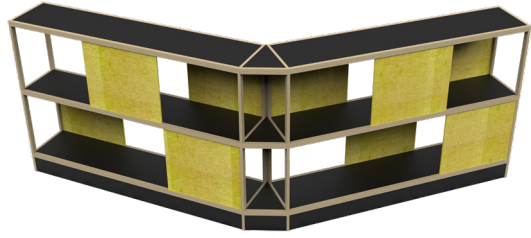

CONTROL LAMINATE SHELF CONNECTORS

Control Shelving Units can be configured to fit the space. Choose from 45 degree or 90 degree angles to connect shelves and create a privacy wall, cubicle, huddle space and more.

CTRLSHLF__45
45° Shelf Connectors for 50”H and 72”H Units
(pictured connecting 2 - 50”H x 72”W Units, CTRLSHLFNBLK45 with optional PET panels)