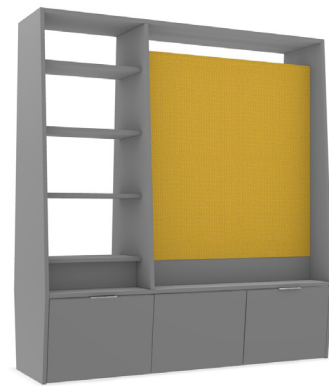

DEFT4845
Fabric Tackboard

(pictured in SKU DEF6C-GRY-E, DEF4845MT025, DEF4845MT025: 6'W Define Collaboration Unit, Gray Laminate, Electric, Tackboard in Sunflower Merit Fabric)