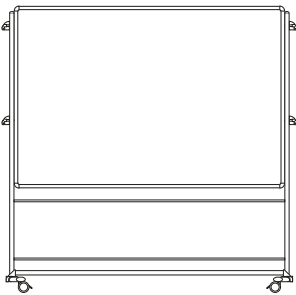

Mobile Boards

NEXUS EASELS

EASEL DOUBLE-SIDED MOBILE WHITEBOARD

ITEM #	OVERALL DIMENSIONS	SURFACE DIMENSIONS	LIST PRICE
NEX203ME-FR	76"H x 40"W	46"H x 34"W	\$2,445.00

*See customer price file for map price.

IDEAWALL DOUBLE-SIDED MOBILE WHITEBOARD

ITEM #	OVERALL DIMENSIONS	SURFACE DIMENSIONS	LIST PRICE
NEX206MW-FR	76"H x 76"W	46"H x 70"W	\$3,305.00

*See customer price file for map price.

WHAT'S IN THE BOX

- Side-mounted accessory holder
- 4 markers and eraser