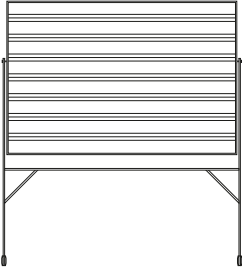

Mobile Boards

GRAPHIC LINED REVERSIBLE

MAGNETIC

ITEM #	OVERALL DIM.	SURFACE DIM.	SIDE 1	SIDE 2	LIST PRICE
GARM1M134-MS1	6'H x 4'W	3'H x 4'W	Graphic Porcelain Whiteboard	Plain Whiteboard	$1,311.00
GARM1M134-MS2	6'H x 4'W	3'H x 4'W	Graphic Porcelain Whiteboard	Graphic Porcelain Whiteboard	$1,475.00
GARM1M146-MS1	6'H x 6'W	4'H x 6'W	Graphic Porcelain Whiteboard	Plain Whiteboard	$1,860.00
GARM1M146-MS2	6'H x 6'W	4'H x 6'W	Graphic Porcelain Whiteboard	Graphic Porcelain Whiteboard	$2,161.00