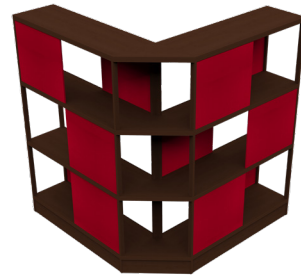

CTRLSHLF__90

90° Shelf Connectors for 50”H and 72”H Units

(pictured connecting 2 - 72”H x 72”W Units, CTRLSHLFUVOA90 with optional PET panels)

SELECT OPTIONS:

1 Choose Your Connectors

Item No.	Description	# of Connectors	List Price
CTRLSHLF50_VOA45	45 Degree Connector For 50”H Control Unit	3	$3,500
CTRLSHLF50_VOA90	90 Degree Connector For 50”H Control Unit	3	$3,500
CTRLSHLF72_VOA45	45 Degree Connector For 72”H Control Unit	4	$4,480
CTRLSHLF72_VOA90	90 Degree Connector For 72”H Control Unit	4	$4,480

2 Choose Your Stain/Veneer

ID	Color
U	Urban Walnut
M	Modern Cherry
J	Java
N	Natural