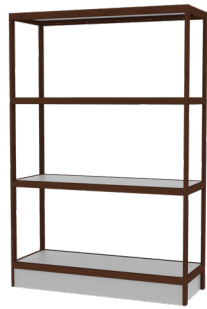

SERIES OPTIONS:

CTRL5048_
50”H x 48”W

(pictured in SKU CTRL5048JWHT)

CTRL5072_
50”H x 72”W

(pictured in SKU CTRL5072NBLK)

CTRL7248_
72”H x 48”W

(pictured in SKU CTRL7248GRY)

CTRL7272_
72”H x 72”W