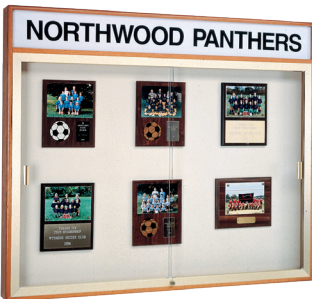

885
40"H x 48"W x 20"D

(pictured in SKU 885HBPB: 885 case, Lighted Header, and Plaque Back)

1 Choose Your Style

Item No.	Size (H x W x D)	Weight – lbs
885	42" x 50" x 4"	87

2 Choose Your Header Type

Type
HB Lighted Header

3 Choose Your Case Back

Back	List Price
CK Cork Back	$ 3,081
PB Plaque Back	$ 2,865

HOW TO ORDER:

885 HB PB

1. Product (40"H x 48"W x 20"D Case)
2. Header Type (Lighted Header)
3. Case Back (Plaque Back)

WHAT COMES WITH YOUR CASE:

- Built in lock and keys

PRODUCT DETAILS:

- 4" depth
- Limited lifetime warranty