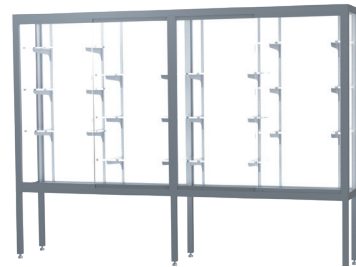

114

(pictured in SKU 11408WBSN: 66"H x 96"W x 16"D case width, White Laminated back and Satin Natural frame finish)