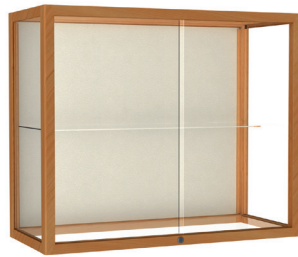

SERIES OPTIONS:

894
30"H x 36"W x 14"D

(pictured in SKU 894MPBAK: Hardwood species, Plaque Fabric back, and Natural Oak stain color)

SELECT OPTIONS:

1 Choose Your Style & Size

Item No.	Size (H x W x D)	Weight – lbs	No. of Shelves	List Price
894M	30" x 36" x 15"	100–109	1	\$ 1,240