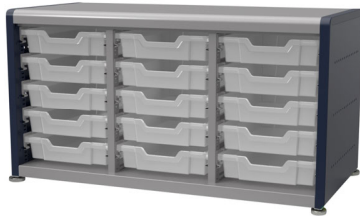

Classroom Furniture

Short Single Wide

Short Double

Short Triple Wide

<u>SSI #</u>	<u>Description</u>	<u>MFG #</u>	<u>Dimensions</u>	<u>Lbs Each</u>	<u>Freight Class</u>	<u>MSRP</u>
Short - 26" Height x 19" Depth						
Single Wide - 15" W and Standard Back						
5003461	Open with one shelf - With Casters	SSIA1A3X1D1X0	15 W x 19 D x 26 H in	70	125	\$2,395.38
5003474	Door with one shelf - With Casters	SSIA1A3X4D1X0	15 W x 19 D x 26 H in	80	125	\$2,712.55
5003555	Open w/ 5 3" totes - With Casters	SSIA1A3X1A1X0	15 W x 19 D x 26 H in	77	125	\$2,634.65
5003452	Door w/ 5 3" totes - With Casters	SSIA1A3X4A1X0	15 W x 19 D x 26 H in	87	125	\$2,954.61
5003540	Open w/ three 3" totes and one 6" tote - With Casters	SSIA1A3X1C1X0	15 W x 19 D x 26 H in	75	125	\$2,573.44
5003547	Door w/ three 3" totes and one 6" tote - With Casters	SSIA1A3X4C1X0	15 W x 19 D x 26 H in	85	125	\$2,893.40
5003300	Open with one shelf - Without Casters	SSIA1A3X1D2X0	15 W x 19 D x 26 H in	69	125	\$2,094.89
5003366	Door with one shelf - Without Casters	SSIA1A3X4D2X0	15 W x 19 D x 26 H in	78	125	\$2,412.07