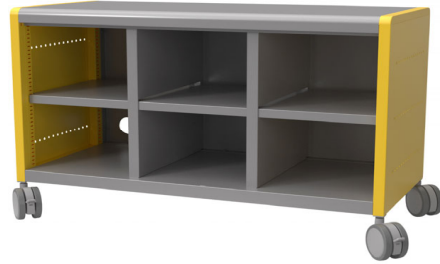

Classroom Furniture

Cubby - Short