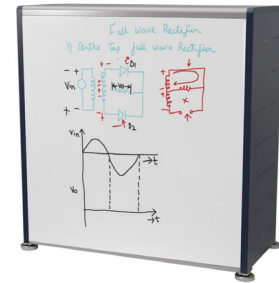

Classroom Furniture

Tall Single Wide

Tall Double Wide

Tall Triple Wide

Tall - 51" Height x 19" Depth

SSI #	Description	MFG #	Dimensions	Lbs Each	Freight Class	MSRP
Single Wide - 15" W and Standard Back						
5003584	Open with three shelves - With Casters	SSIC1A3X1D1X0	15 W x 19 D x 51 H in	119	125	\$3,547.23
5003593	Door with three shelves - With Casters	SSIC1A3X4D1X0	15 W x 19 D x 51 H in	138	125	\$4,100.90