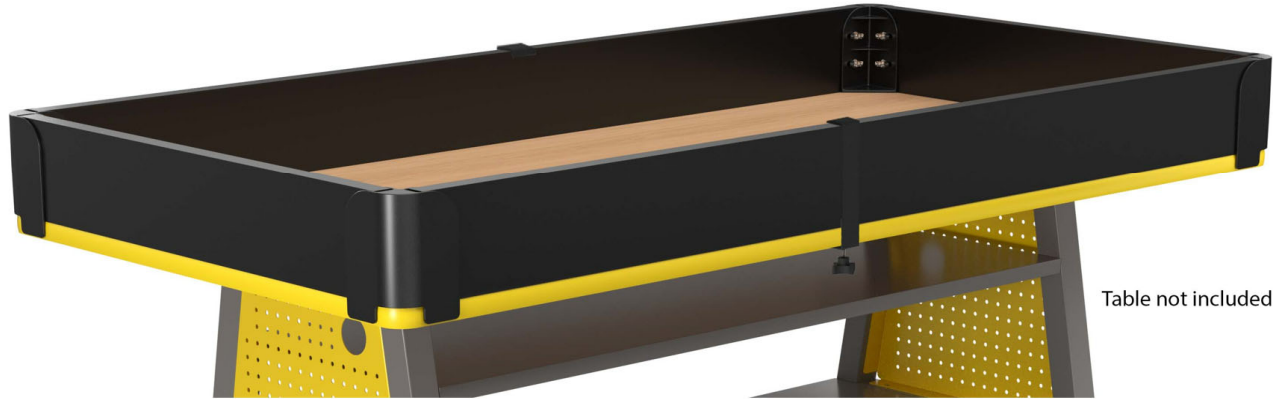

Project Bumper Frame Kit

Table not included

<u>SSI #</u>	<u>Description</u>	<u>MFG #</u>	<u>Size</u>	<u>Lbs Each</u>	<u>Freight Class</u>	<u>MSRP</u>
5008777	Project Bumper Frame Kit	DPTSQR42??BKBK	42" Square	30	70	$984.77
5008779	Project Bumper Frame Kit	DPTR3048??BKBK	30" x 48"	30	70	$981.99
5008769	Project Bumper Frame Kit	DPTR3060??BKBK	30" x 60"	30	70	$1,045.98
5008770	Project Bumper Frame Kit	DPTR3072??BKBK	30" x 72"	30	70	$1,121.10
5008768	Project Bumper Frame Kit	DPTR3660??BKBK	36" x 60"	30	70	$1,082.15
5008772	Project Bumper Frame Kit	DPTR3672??BKBK	36" x 72"	35	70	$1,157.27
5008775	Project Bumper Frame Kit	DPTR2460??BKBK	24" x 48"	25	70	$934.69
5008780	Project Bumper Frame Kit	DPTR2448??BKBK	24" x 72"	25	70	$1,037.63