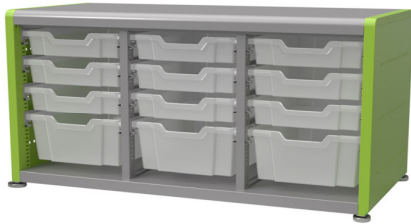

Classroom Furniture

Short Single Wide

Short Double

Short Triple Wide

<u>SSI #</u>	<u>Description</u>	<u>MFG #</u>	<u>Dimensions</u>	<u>Lbs Each</u>	<u>Freight Class</u>	<u>MSRP</u>
Short - 26" Height x 19" Depth						
Single Wide - 15" W and Standard Back						
5003461	Open with one shelf - With Casters	SSIA1A3X1D1X0	15 W x 19 D x 26 H in	70	125	\$2,395.38
5003474	Door with one shelf - With Casters	SSIA1A3X4D1X0	15 W x 19 D x 26 H in	80	125	\$2,712.55
5003555	Open w/ 5 3" totes - With Casters	SSIA1A3X1A1X0	15 W x 19 D x 26 H in	77	125	\$2,634.65
5003452	Door w/ 5 3" totes - With Casters	SSIA1A3X4A1X0	15 W x 19 D x 26 H in	87	125	\$2,954.61
5003540	Open w/ three 3" totes and one 6" tote - With Casters	SSIA1A3X1C1X0	15 W x 19 D x 26 H in	75	125	\$2,573.44
5003547	Door w/ three 3" totes and one 6" tote - With Casters	SSIA1A3X4C1X0	15 W x 19 D x 26 H in	85	125	\$2,893.40
5003300	Open with one shelf - Without Casters	SSIA1A3X1D2X0	15 W x 19 D x 26 H in	69	125	\$2,094.89
5003366	Door with one shelf - Without Casters	SSIA1A3X4D2X0	15 W x 19 D x 26 H in	78	125	\$2,412.07