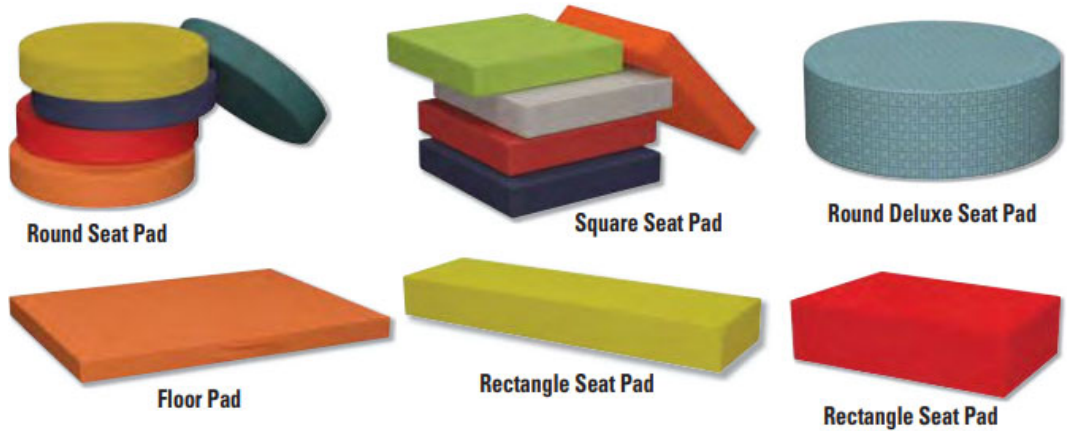

Classroom Furniture

NeoLounge2 Soft Seating

<u>SSI #</u>	<u>Description</u>	<u>MFG #</u>	<u>Finish</u>	<u>Size</u>	<u>Lbs Each</u>	<u>Freight Class</u>	<u>MSRP</u>
5004359	Round Seat Pad	58554-VX-FABRIC	Single Color	16wx3d	2	100	$353.20
5004360	Square Seat Pad	58555-VX-FABRIC	Single Color	16wx16dx3h	2	100	$353.20
5004739	Round Deluxe Seat Pad	58556-VX-FABRIC	Single Color	16wx6h	2	100	$447.80
5004740	Rectangle Seat Pad	58557-VX-FABRIC	Single Color	48wx14dx6h	5	100	$717.67
5004741	Rectangle Seat Pad	58558-VX-FABRIC	Single Color	24wx14dx6h	2	100	$564.65
5004742	Floor Pad	58559-VX-FABRIC	Single Color	42wx32dx3h	5	100	$887.39