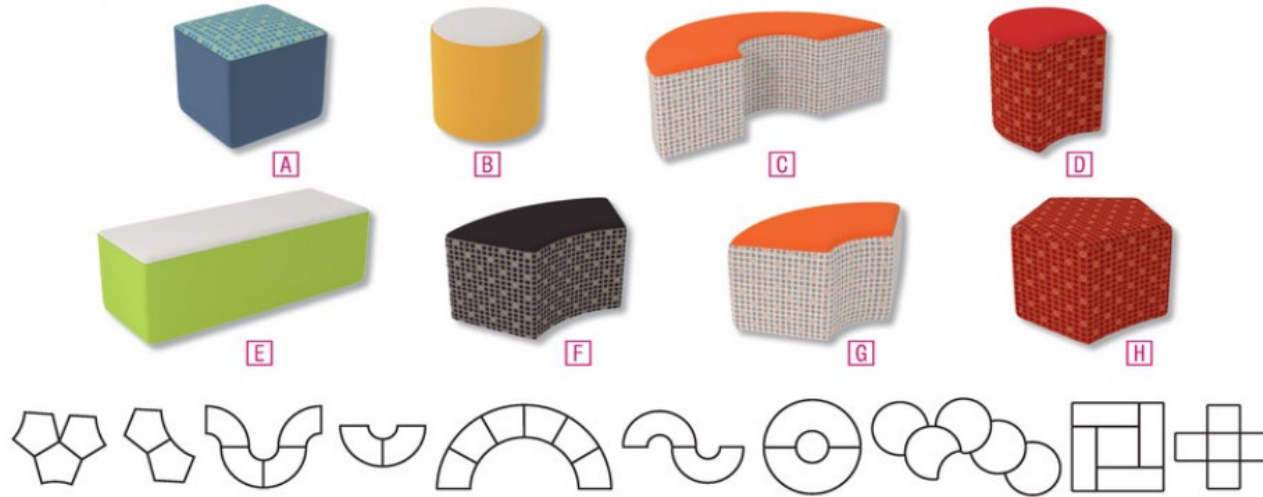

Classroom Furniture

<u>SSI #</u>	<u>Description</u>	<u>MFG #</u>	<u>Finish</u>	<u>Size</u>	<u>Lbs Each</u>	<u>Freight Class</u>	<u>MSRP</u>
5003944	A) Rectangle Ottoman	514	Single Color	18wx18dx18h	10	150	$1,173.96
5003985	A) Rectangle Ottoman	514	Two Color	18wx18dx18h	10	150	$1,235.17
5003942	B) Round Ottoman	514	Single Color	18wx18dx18h	10	150	$1,207.35
5003980	B) Round Ottoman	514	Two Color	18wx18dx18h	10	150	$1,268.56
5003940	C) 1/2 Round Ottoman	514	Single Color	54wx18dx18h	25	150	$2,645.78
5003963	C) 1/2 Round Ottoman	514	Two Color	54wx18dx18h	25	150	$2,779.33
5003937	D) Crescent Ottoman	514	Single Color	18wx18dx18h	10	150	$1,143.36
5003967	D) Crescent Ottoman	514	Two Color	18wx18dx18h	10	150	$1,201.79
5003939	E) Bench Ottoman	514	Single Color	48wx18dx18h	26	150	$2,370.34
5003986	E) Bench Ottoman	514	Two Color	48wx18dx18h	26	150	$2,489.97
5003931	F) Arc Ottoman	514	Single Color	38wx18dx18h	15	150	$2,025.34
5003971	F) Arc Ottoman	514	Two Color	38wx18dx18h	15	150	$2,128.28
5003932	G) 1/4 Round Ottoman	514	Single Color	27wx18dx18h	15	150	$1,630.25
5003978	G) 1/4 Round Ottoman	514	Two Color	27wx18dx18h	15	150	$1,713.72
5003935	H) Pentagon Ottoman	514	Single Color	27wx18dx18h	15	150	$1,660.86
5003977	H) Pentagon Ottoman	514	Two Color	27wx18dx18h	15	150	$1,744.33